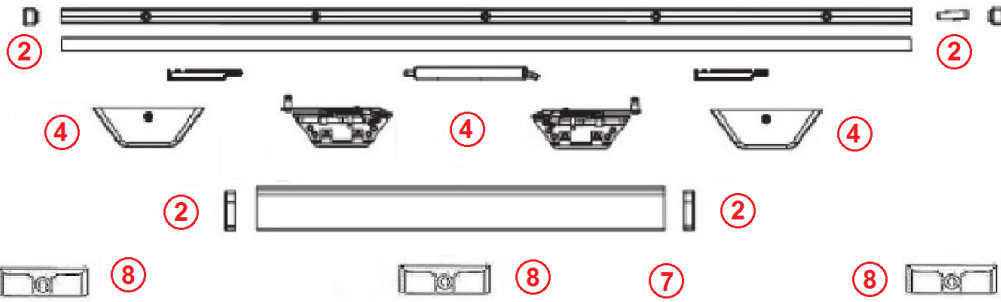

4		
Part Number	Tilt Stay-Arm	
103074	Tilt-Only Stay-Arm Adjustable, Universal, White	620 - 1650
103073	Tilt-Only Stay-Arm Adjustable, Universal, Silver	620 - 1650

2				
Part Number	Profile Packs	Size, Colour,	Overall Length	
466058	Profile SET SKB-S/SE 160KG	GR.1 White 1930	620 - 900	
466059	Profile SET SKB-S/SE 160KG	GR.2 White 2230	901 - 1050	
466060	Profile SET SKB-S/SE 160KG	GR.3 White 2630	1051 - 1250	
466061	Profile SET SKB-S/SE 160KG	GR.4 White 3030	1251 - 1450	
466062	Profile SET SKB-S/SE 160KG	GR.5 White 3430	1451 - 1650	

6		
Part Number	Rear Locking Element	
210335	Rear Locking Element FIX SKB-S/SE MM	841 - 1090
210336	Rear Locking Element FIX SKB-S/SE MM	1091 - 1340
210337	Rear Locking Element FIX SKB-S/SE MM	1341 - 1590
210338	Rear Locking Element FIX SKB-S/SE MM	1591 - 1700
210339	Rear Locking Element FIX SKB-S/SE MM	1700 - 1950
210340	Rear Locking Element FIX SKB-S/SE MM	1951 - 2200
210341	Rear Locking Element FIX SKB-S/SE MM	2201 - 2450

1				
Part Number	Drive Gear VHH			
201746	Drive Gear BS 15 VHH MM	VAR	470 - 800	
201747	Drive Gear BS 15 VHH MM	VAR	801 - 1250	
212158	Drive Gear BS 15 VHH MM	VAR	1251 - 1750	
212160	Drive Gear BS 15 VHH MM	VAR	1751 - 2250	
For Balcony Door				
205674	Drive Gear BS 30 Lockable VHH MM	VAR	1751 - 2250	
205675	Drive Gear BS 35 Lockable VHH MM	VAR	1751 - 2250	

11		
Part Number	Tilt Lock Bolt	
212689	Tilt Lock Bolt MM	470 - 1750

7		
Part Number	Connection Piece	
210380	Connection Piece SKB-S/SE MM	620 - 900
210381	Connection Piece SKB-S/SE MM	901 - 1150
210382	Connection Piece SKB-S/SE MM	1151 - 1400
210383	Connection Piece SKB-S/SE MM	1401 - 1650